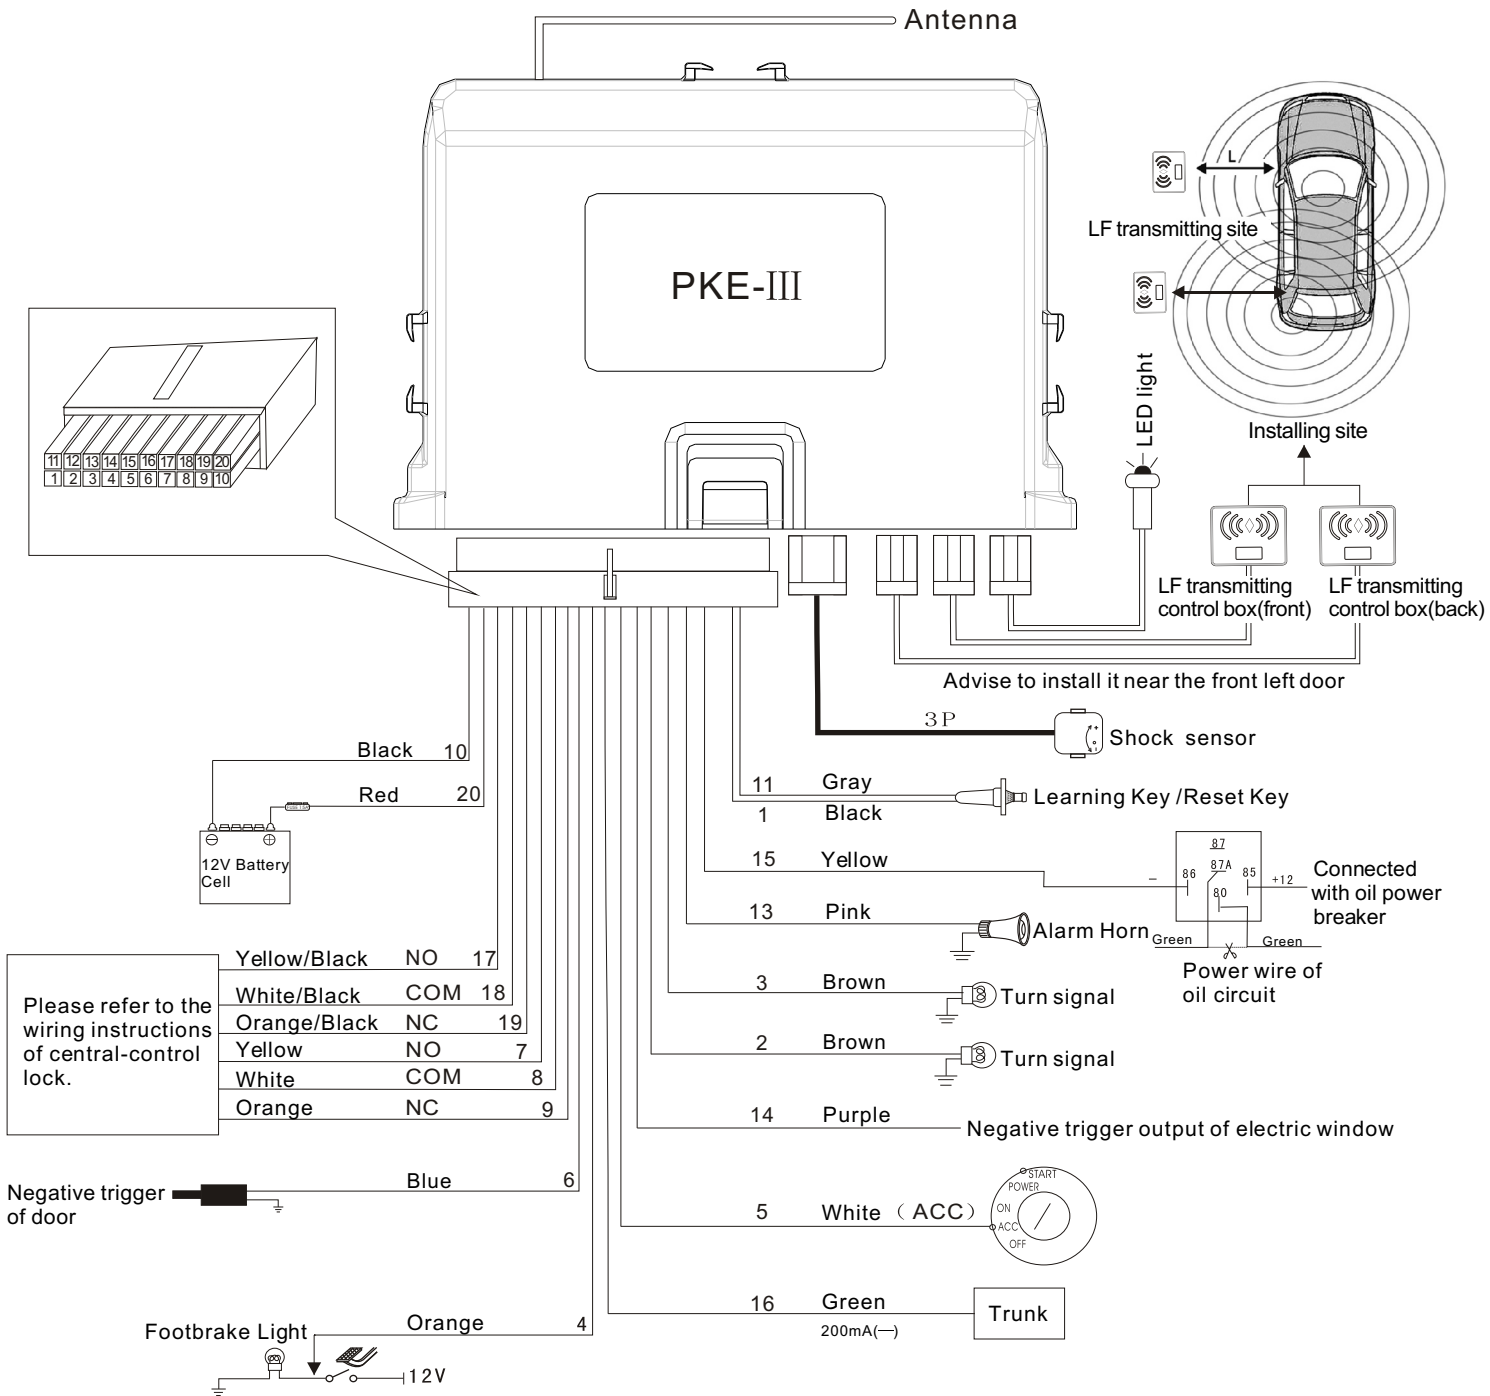

Installation Diagram of R-PKE Intelligent Identification Anti-Theft System

Wiring Diagram of Central-Control Lock

The latest used remote is the master one. The transmitting control box can only identify the master remote.